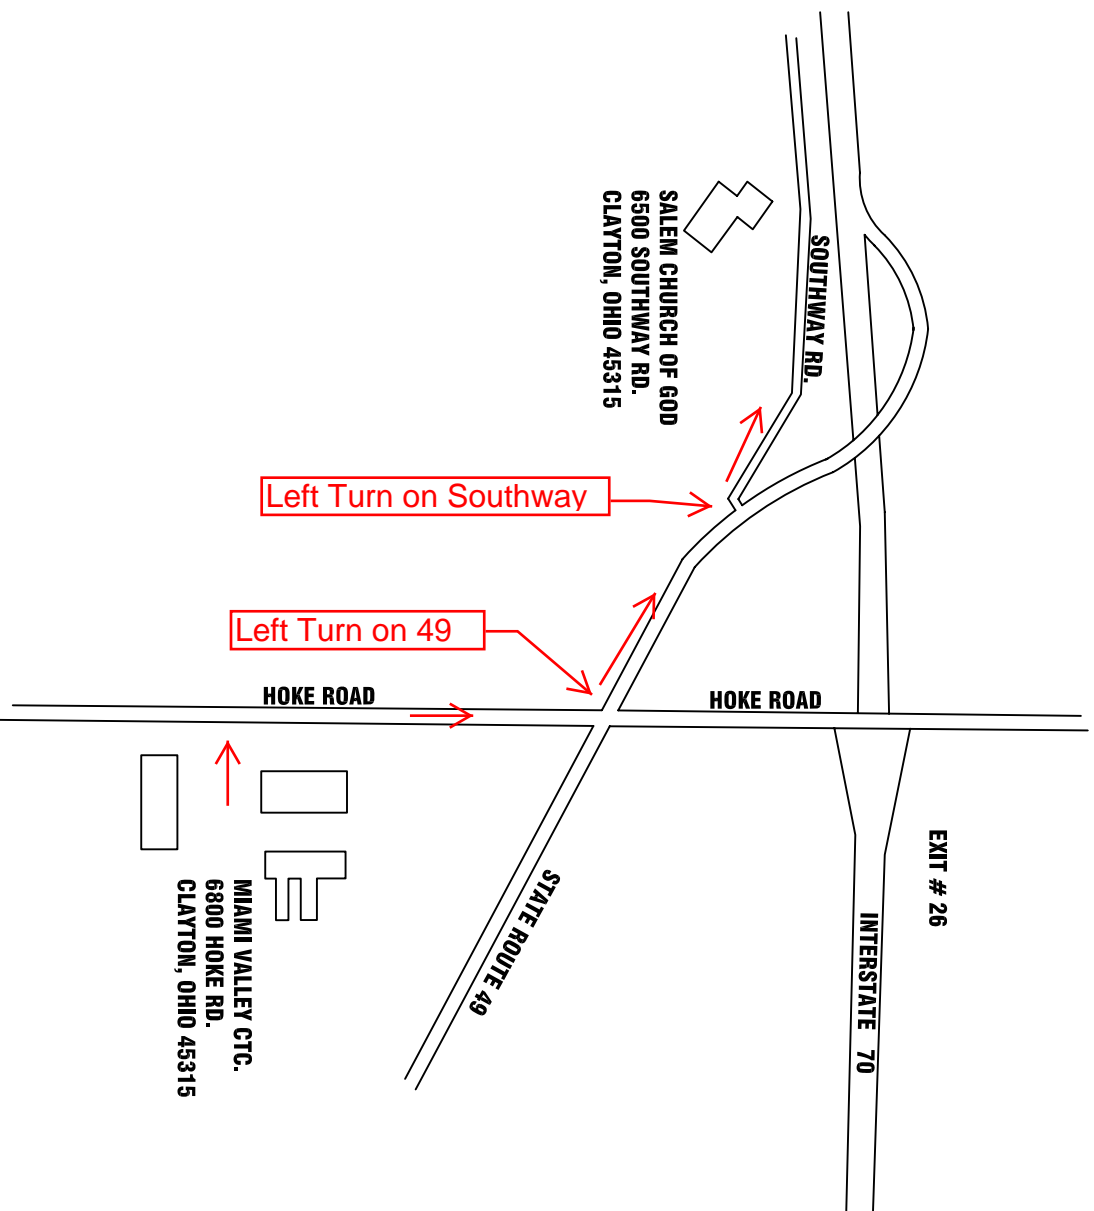

DIRECTIONS TO THE SALEM CHURCH OF GOD.

EXIT # 26

INTERSTATE 70

From the North -
Take 75 south merge on to 70 west.
Get off at exit 26. Turn left on to hoke road.
Continue to St. Rte. 49. Turn right
on to 49 and merge into the left lane.
Turn left on to Southway Rd.

From the South -
Take 75 north merge on to 70 west.
Get off at exit 26. Turn left on to hoke road.
Continue to St. Rte. 49. Turn right
on to 49 and merge into the left lane.
Turn left on to Southway Rd.

From the West -
Take 70 east to St. Rte. 49
Continue on St. Rte. 49.
Turn right on to Southway Rd.