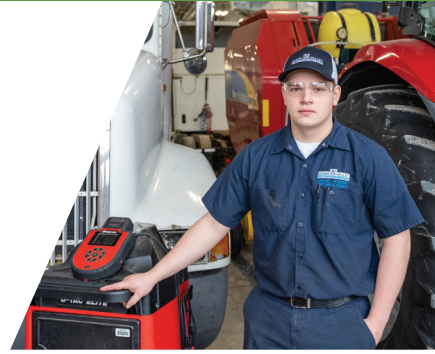

AGRICULTURE

DIESEL POWER TECHNOLOGIES

MVCTC.COM/DT

PROGRAM OVERVIEW:

- Learn how to diagnose, service, and repair Ag, Industrial, and over the Road Diesel Equipment
- **College Opportunity** - Articulated Credit - Clark State College, Sinclair College, University of Northwestern Ohio (UNOH)
- **ODE Approved, Industry-Recognized Credential Opportunity** - National Institute for Automotive Service Excellence (ASE) Student Certification - Medium-Heavy Truck Electrical/Electronic Systems, Brakes, Steering and Suspension, Diesel Engines; Ohio State Apprenticeship Council -Recognized Pre-Apprenticeship Program Certificate
- **Work-Based Learning Opportunity** - Advanced Placement or Pre-Apprenticeship

OHIOMEANSJOBS.COM CAREER PATHWAYS

CAREER NAME	OHIO AVERAGE HOURLY WAGE
Farm Equipment Mechanics and Service Technicians	\$21
Bus and Truck Mechanics and Diesel Engine Specialists	\$22
Mobile Heavy Equipment Mechanics	\$26